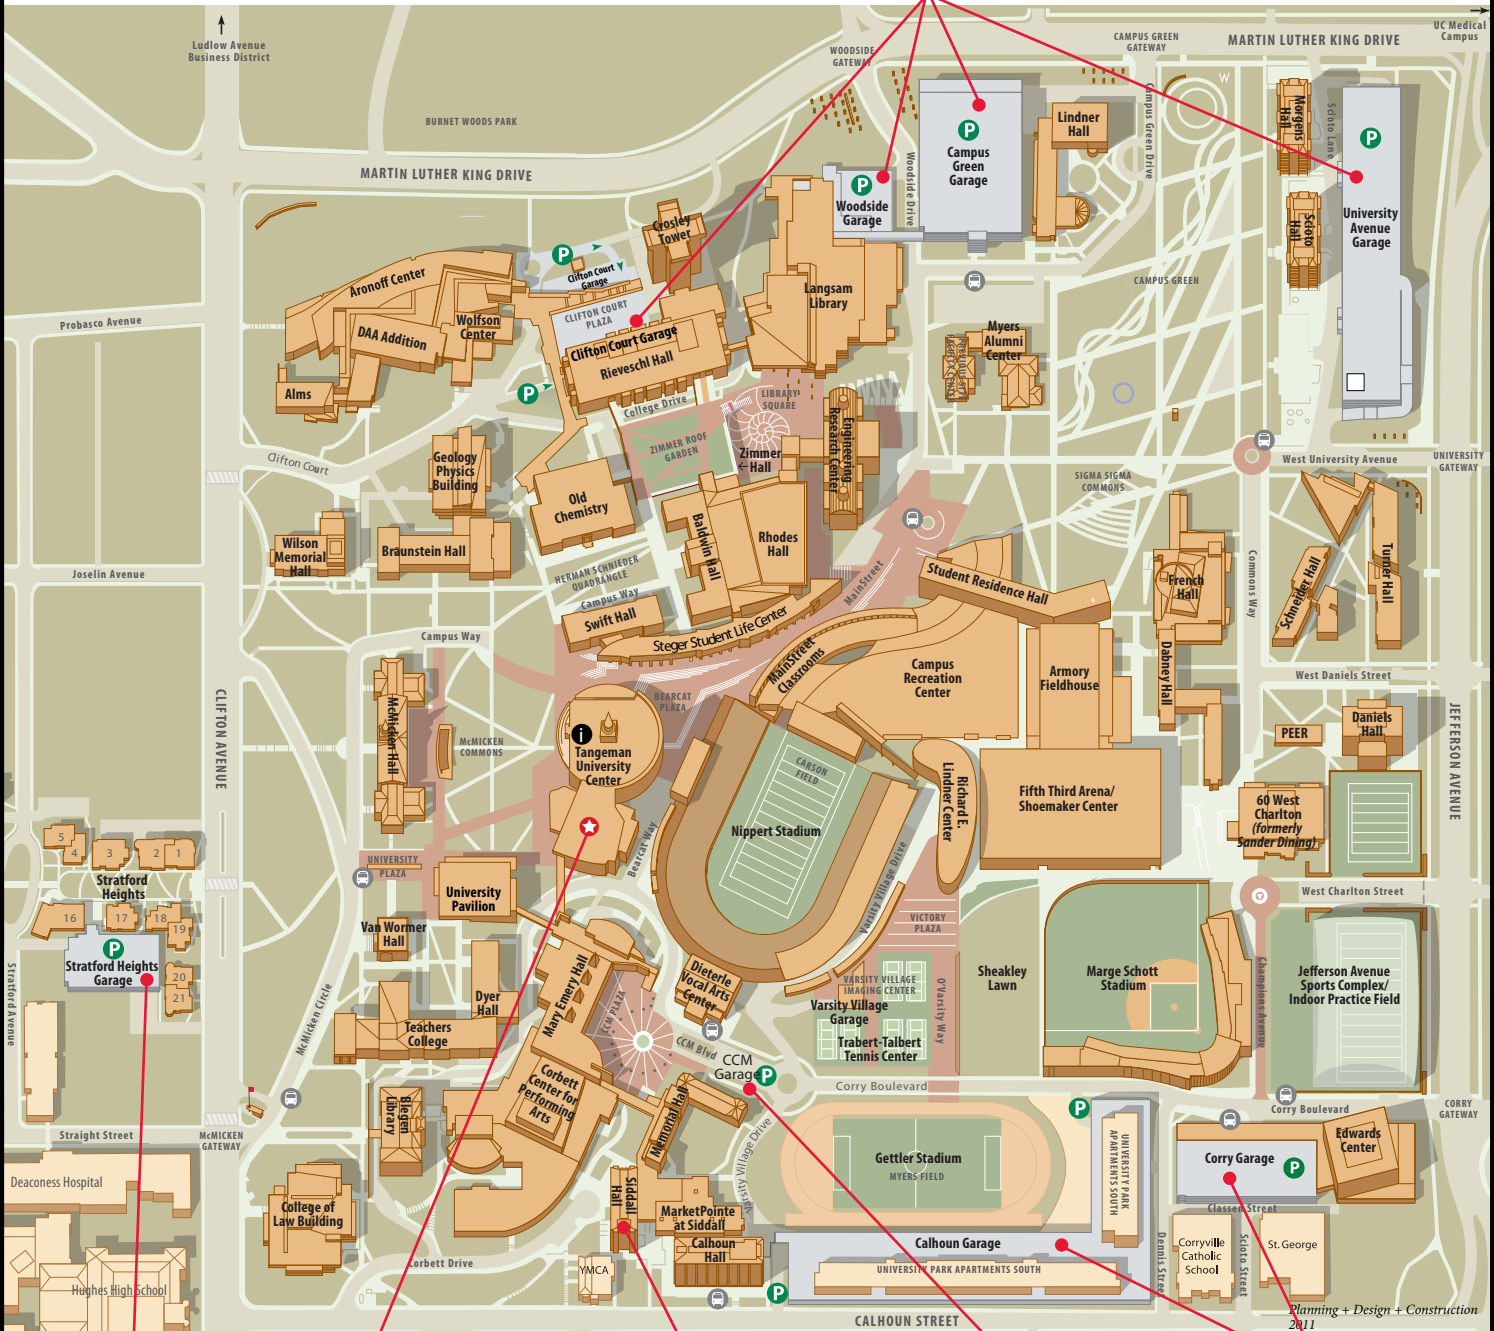

University of Cincinnati Uptown West Campus Map 2012

- Admissions Office
- MainStreet Information
- Parking Garages/Lots
- Shuttle Stops

Orientation Parking

Orientation Parking

Orientation Check-In

Overnight Check-In

Overnight Parking Only

Orientation Parking

Planning + Design + Construction 2011