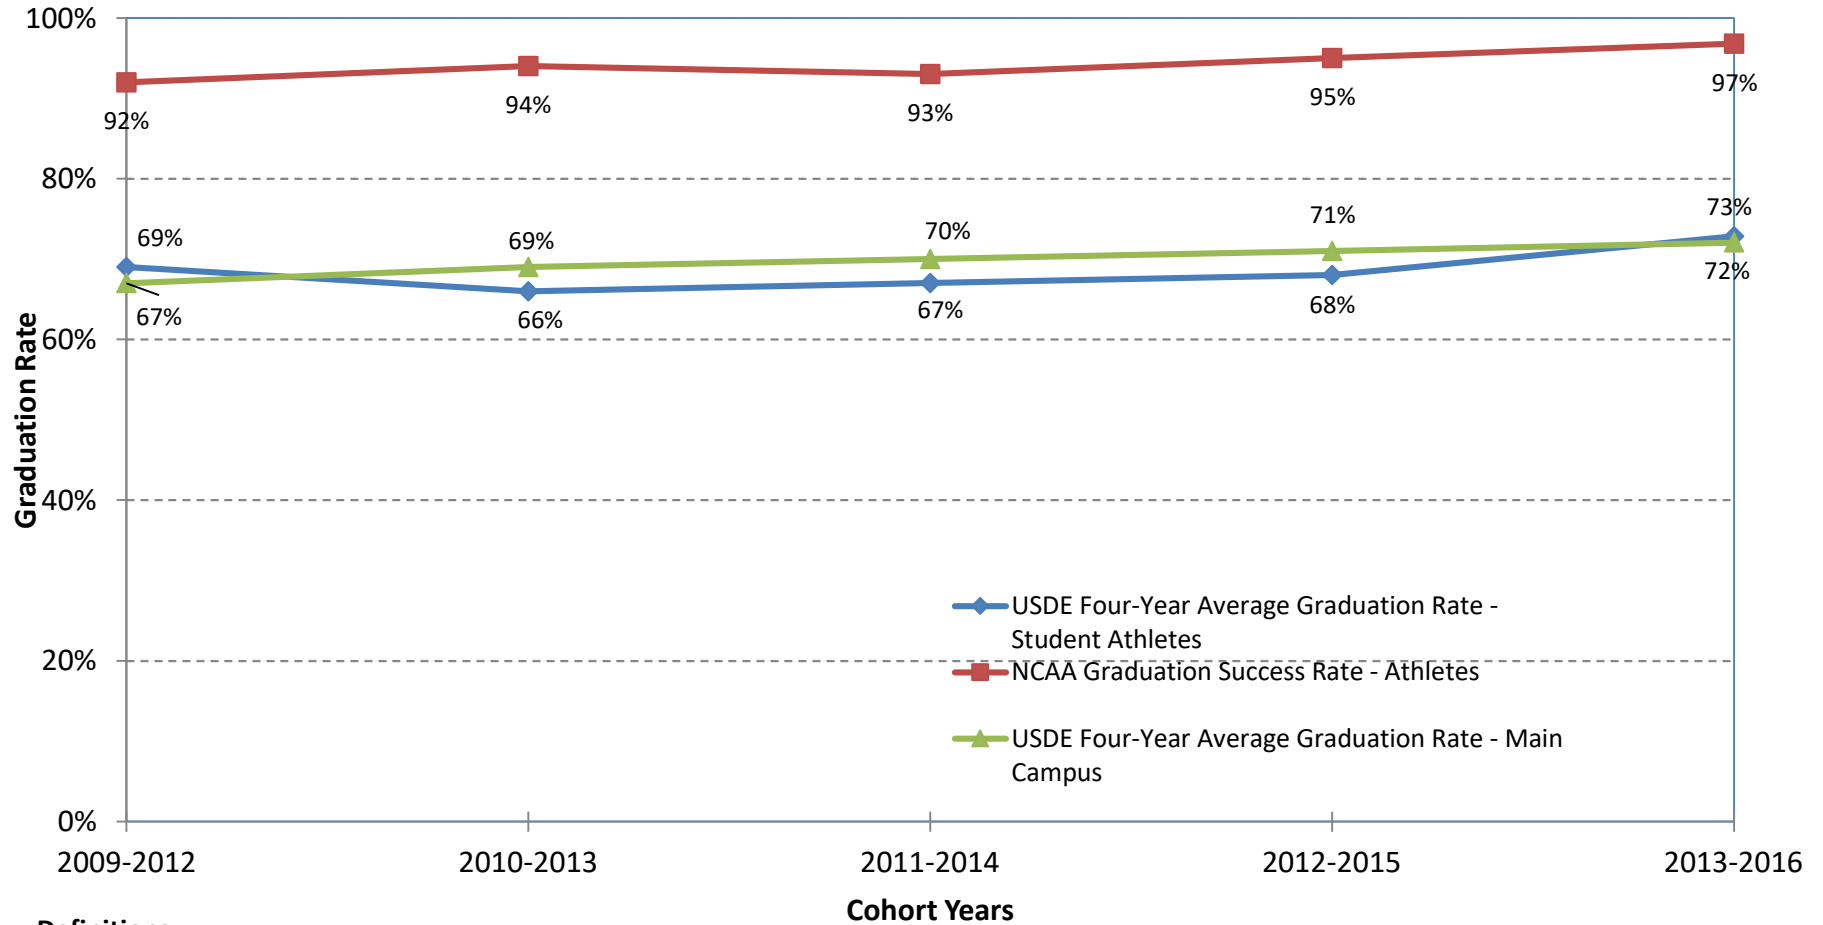

Athletes' USDE Four-Year Average Graduation Rates and NCAA Graduation Success Rates

Definitions

USDE Four-Year Graduation Rate - Athletes: First-time full-time baccalaureate degree-seeking students who receive athletic aid and who graduated with baccalaureate degree within 6 years. Averaged over four cohorts for comparison with GSR.

NCAA Graduation Success Rate - Athletes: Includes the above cohort and athletes who transfer in and receive athletic aid and removes any athletes who transfer out of UC with athletic eligibility left. Calculated including student athletes over a span of four years.

USDE Four-Year Graduation Rate - Main Campus Students: First-time full-time baccalaureate degree-seeking students on the main campus who graduate within 6 years. Averaged over four cohorts for comparison with GSR.